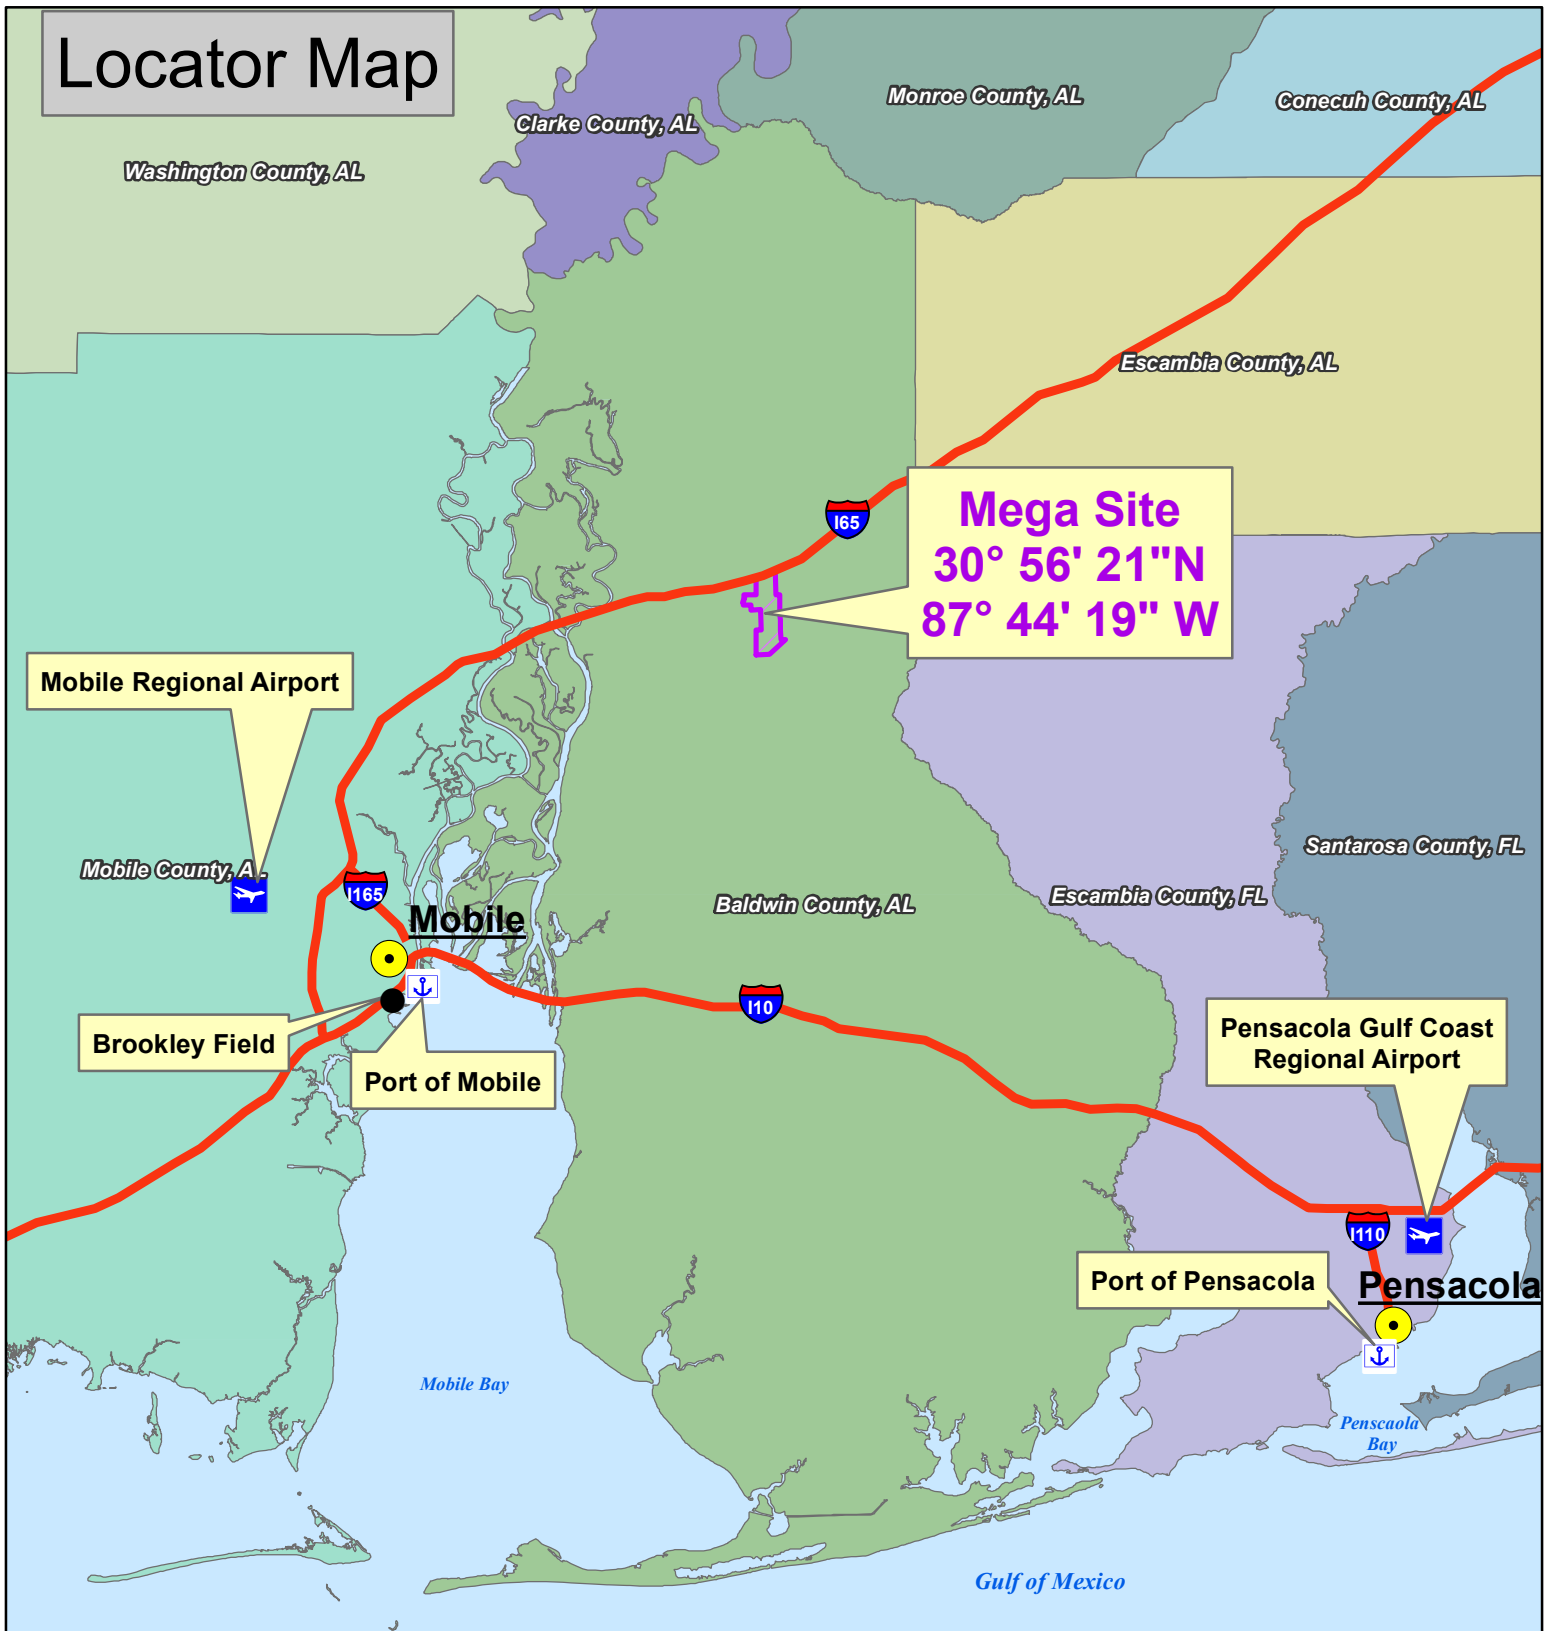

Locator Map

Mega Site
 30° 56' 21" N
 87° 44' 19" W

Mobile Regional Airport

Mobile County, AL

Mobile

Baldwin County, AL

Escambia County, FL

Santarosa County, FL

Brookley Field

Port of Mobile

Pensacola Gulf Coast Regional Airport

Port of Pensacola

Pensacola

Mobile Bay

Gulf of Mexico

Pensacola Bay

Distances From Mega Site	
Alabama Port Authority	32 Miles
Mobile Regional Airport	41 Miles
Brookley Complex	38 Miles
Port of Pensacola	65 Miles
Pensacola Regional Airport	62 Miles