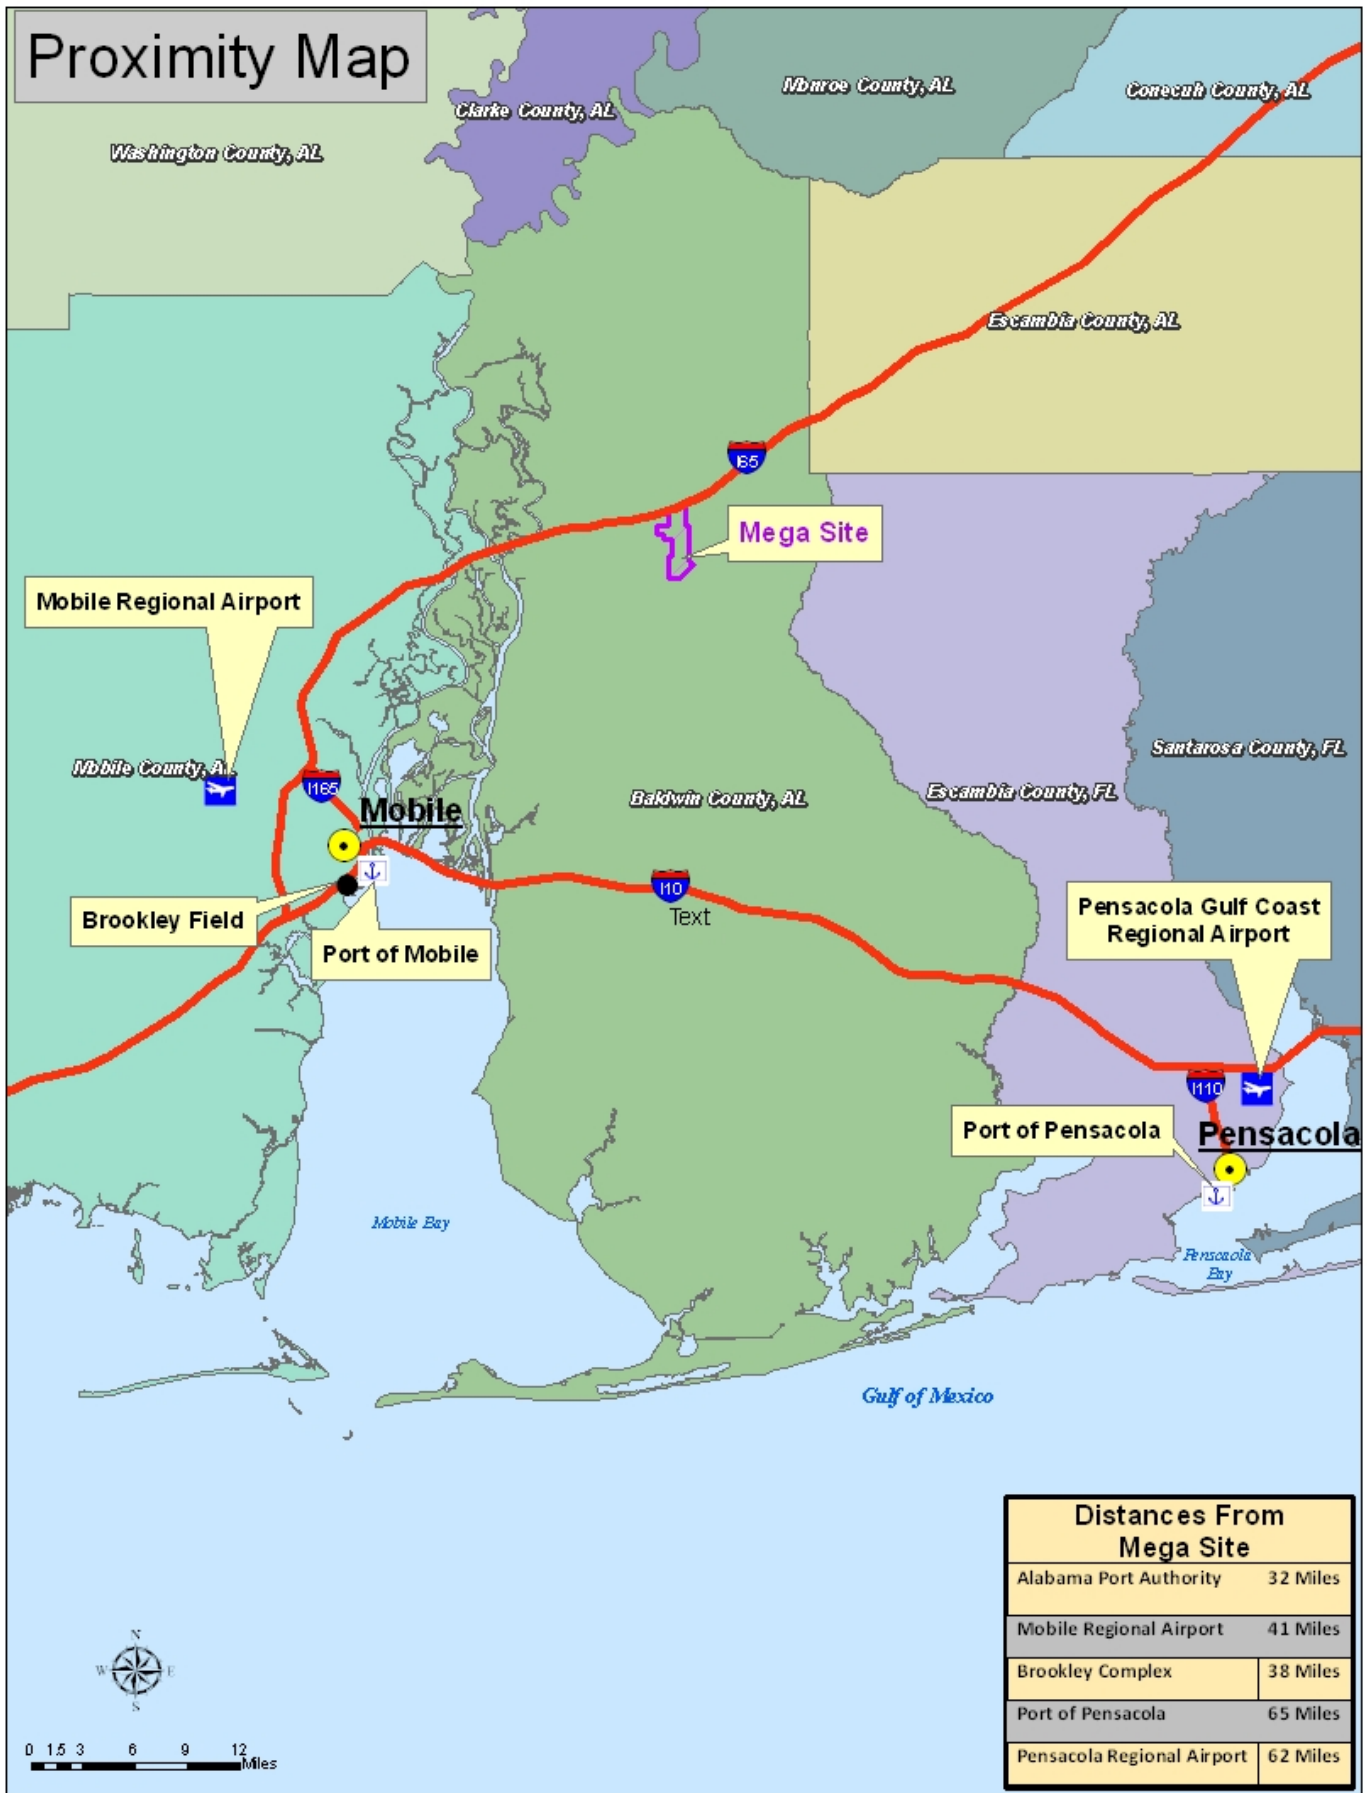

Proximity Map

Distances From Mega Site	
Alabama Port Authority	32 Miles
Mobile Regional Airport	41 Miles
Brookley Complex	38 Miles
Port of Pensacola	65 Miles
Pensacola Regional Airport	62 Miles

0 1.5 3 6 9 12 Miles